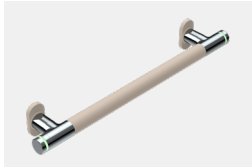

SKU: ICPR

Soft Touch

Full silicone grip for a seamless, non-slip surface.

Safe Ends

Silicone-covered ends for added protection and hygiene.

Wall Mounted

Securely installs for reliable daily support.

Cream

Orange

Black

Available lengths:

ICPR400CC

ICPR400CO

ICPR400CB

380 mm

ICPR550CC

ICPR550CO

ICPR550CB

550 mm

TECHNICAL DETAILS

- **Materials:** Cast aluminium, skin-friendly silicone.
- **Grip:** Soft touch, non-slip surface, 32mm handle to improve grip.
- **Mounting:** 6 concealed holes per side for a safe discreet look.
- **Length Options:** Available in 380mm and 550mm.
- **Use:** Suitable for bathrooms, bedrooms and hallway support.
- **Design:** High contrast colours to improve safety.
- **Cleaning:** Easy to wipe clean, water and rustresistant materials.
- **Installation:** Fixings included; professional installation recommended.
- **Standards:** Manufactured in accordance with ISO9001 and ISO14001.
- **Safe Working Load:** 150kg

Silicone Chrome

SKU: ICPSK

Secure Grip

Silicone grip for enhanced hold and comfort.

Premium Finish

Polished chrome and luminescent strips provide a sleek, functional look.

Wall Mounted

Fixed installation for added safety and stability.