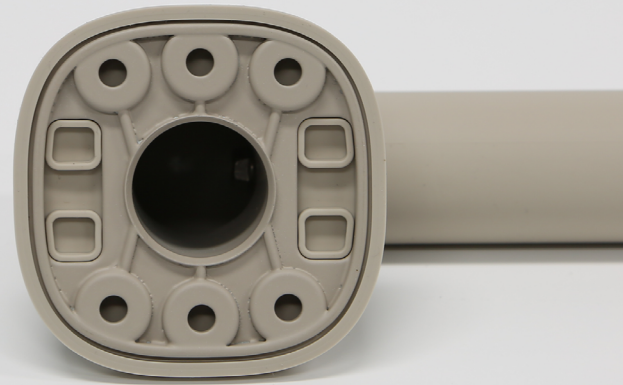

Profile Grab Rails

Support Meets Style

Discover grab rails that blend seamlessly into your space. Available in soft silicone, chrome elegance, or natural wood.

Designed For Living

Support that stands out, for how well it blends in. Sleek, secure, and styled for your home.

Because Safety Shouldn't Look Clinical

Show your community how beautiful and practical support can be. The new Profile Wall Grab Rail is sleek, secure and designed to suit any facility or home.

Silicone

SKU: ICPR

Soft Touch

Full silicone grip for a seamless, non-slip surface.

Safe Ends

Silicone-covered ends for added protection and hygiene.

Wall Mounted

Securely installs for reliable daily support.

Cream

ICPR550CO

ICPR550CB

550 mm

TECHNICAL DETAILS

- **Materials:** Cast aluminium, skin-friendly silicone.
- **Grip:** Soft touch, non-slip surface, 32mm handle to improve grip.
- **Mounting:** 6 concealed holes per side for a safe discreet look.
- **Length Options:** Available in 380mm and 550mm.
- **Use:** Suitable for bathrooms, bedrooms and hallway support.
- **Design:** High contrast colours to improve safety.
- **Cleaning:** Easy to wipe clean, water and rustresistant materials.
- **Installation:** Fixings included; professional installation recommended.
- **Standards:** Manufactured in accordance with ISO9001 and ISO14001.
- **Safe Working Load:** 150kg