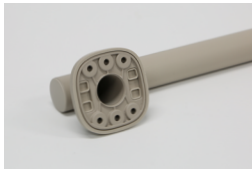

Because Safety Shouldn't Look Clinical

Show your community how beautiful and practical support can be. The new Profile Wall Grab Rail is sleek, secure and designed to suit any facility or home.

Silicone

SKU: ICPR

Soft Touch

Full silicone grip for a seamless, non-slip surface.

Safe Ends

Silicone-covered ends for added protection and hygiene.

Wall Mounted

Securely installs for reliable daily support.

Cream

Orange

Black

Available lengths:

ICPR400CC

ICPR400CO

ICPR400CB

380 mm

ICPR550CC

ICPR550CO

ICPR550CB

550 mm

TECHNICAL DETAILS

- **Materials:** Cast aluminium, skin-friendly silicone.
- **Grip:** Soft touch, non-slip surface, 32mm handle to improve grip.
- **Mounting:** 6 concealed holes per side for a safe discreet look.
- **Length Options:** Available in 380mm and 550mm.
- **Use:** Suitable for bathrooms, bedrooms and hallway support.
- **Design:** High contrast colours to improve safety.
- **Cleaning:** Easy to wipe clean, water and rustresistant materials.
- **Installation:** Fixings included; professional installation recommended.
- **Standards:** Manufactured in accordance with ISO9001 and ISO14001.
- **Safe Working Load:** 150kg