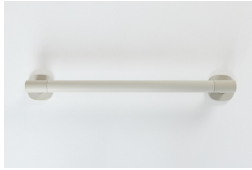

Profile Grab Rails

Support Meets Style

Discover grab rails that blend seamlessly into your space. Available in soft silicone, chrome elegance, or natural wood.

Designed For Living

Support that stands out, for how well it blends in. Sleek, secure, and styled for your home.

Because Safety Shouldn't Look Clinical

Show your community how beautiful and practical support can be. The new Profile Wall Grab Rail is sleek, secure and designed to suit any facility or home.

Silicone

SKU: ICPR

Soft Touch

Full silicone grip for a seamless, non-slip surface.

Safe Ends

Silicone-covered ends for added protection and hygiene.

Wall Mounted

Securely installs for reliable daily support.

Cream

ICPR550CO

ICPR550CB

550 mm

TECHNICAL DETAILS

- **Materials:** Cast aluminium, skin-friendly silicone.
- **Grip:** Soft touch, non-slip surface, 32mm handle to improve grip.
- **Mounting:** 6 concealed holes per side for a safe discreet look.
- **Length Options:** Available in 380mm and 550mm.
- **Use:** Suitable for bathrooms, bedrooms and hallway support.
- **Design:** High contrast colours to improve safety.
- **Cleaning:** Easy to wipe clean, water and rustresistant materials.
- **Installation:** Fixings included; professional installation recommended.
- **Standards:** Manufactured in accordance with ISO9001 and ISO14001.
- **Safe Working Load:** 150kg