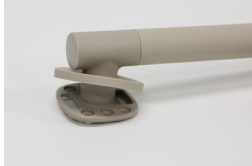

Because Safety Shouldn't Look Clinical

Show your community how beautiful and practical support can be. The new Profile Wall Grab Rail is sleek, secure and designed to suit any facility or home.

Silicone

SKU: ICPR

Soft Touch

Full silicone grip for a seamless, non-slip surface.

Safe Ends

Silicone-covered ends for added protection and hygiene.

Wall Mounted

Securely installs for reliable daily support.

Cream

ICPR550CO

ICPR550CB

550 mm

TECHNICAL DETAILS

- **Materials:** Cast aluminium, skin-friendly silicone.
- **Grip:** Soft touch, non-slip surface, 32mm handle to improve grip.
- **Mounting:** 6 concealed holes per side for a safe discreet look.
- **Length Options:** Available in 380mm and 550mm.
- **Use:** Suitable for bathrooms, bedrooms and hallway support.
- **Design:** High contrast colours to improve safety.
- **Cleaning:** Easy to wipe clean, water and rustresistant materials.
- **Installation:** Fixings included; professional installation recommended.
- **Standards:** Manufactured in accordance with ISO9001 and ISO14001.
- **Safe Working Load:** 150kg

Silicone Chrome

SKU: ICPSK

Secure Grip

Silicone grip for enhanced hold and comfort.

Premium Finish

Polished chrome and luminescent strips provide a sleek, functional look.

Wall Mounted

Fixed installation for added safety and stability.